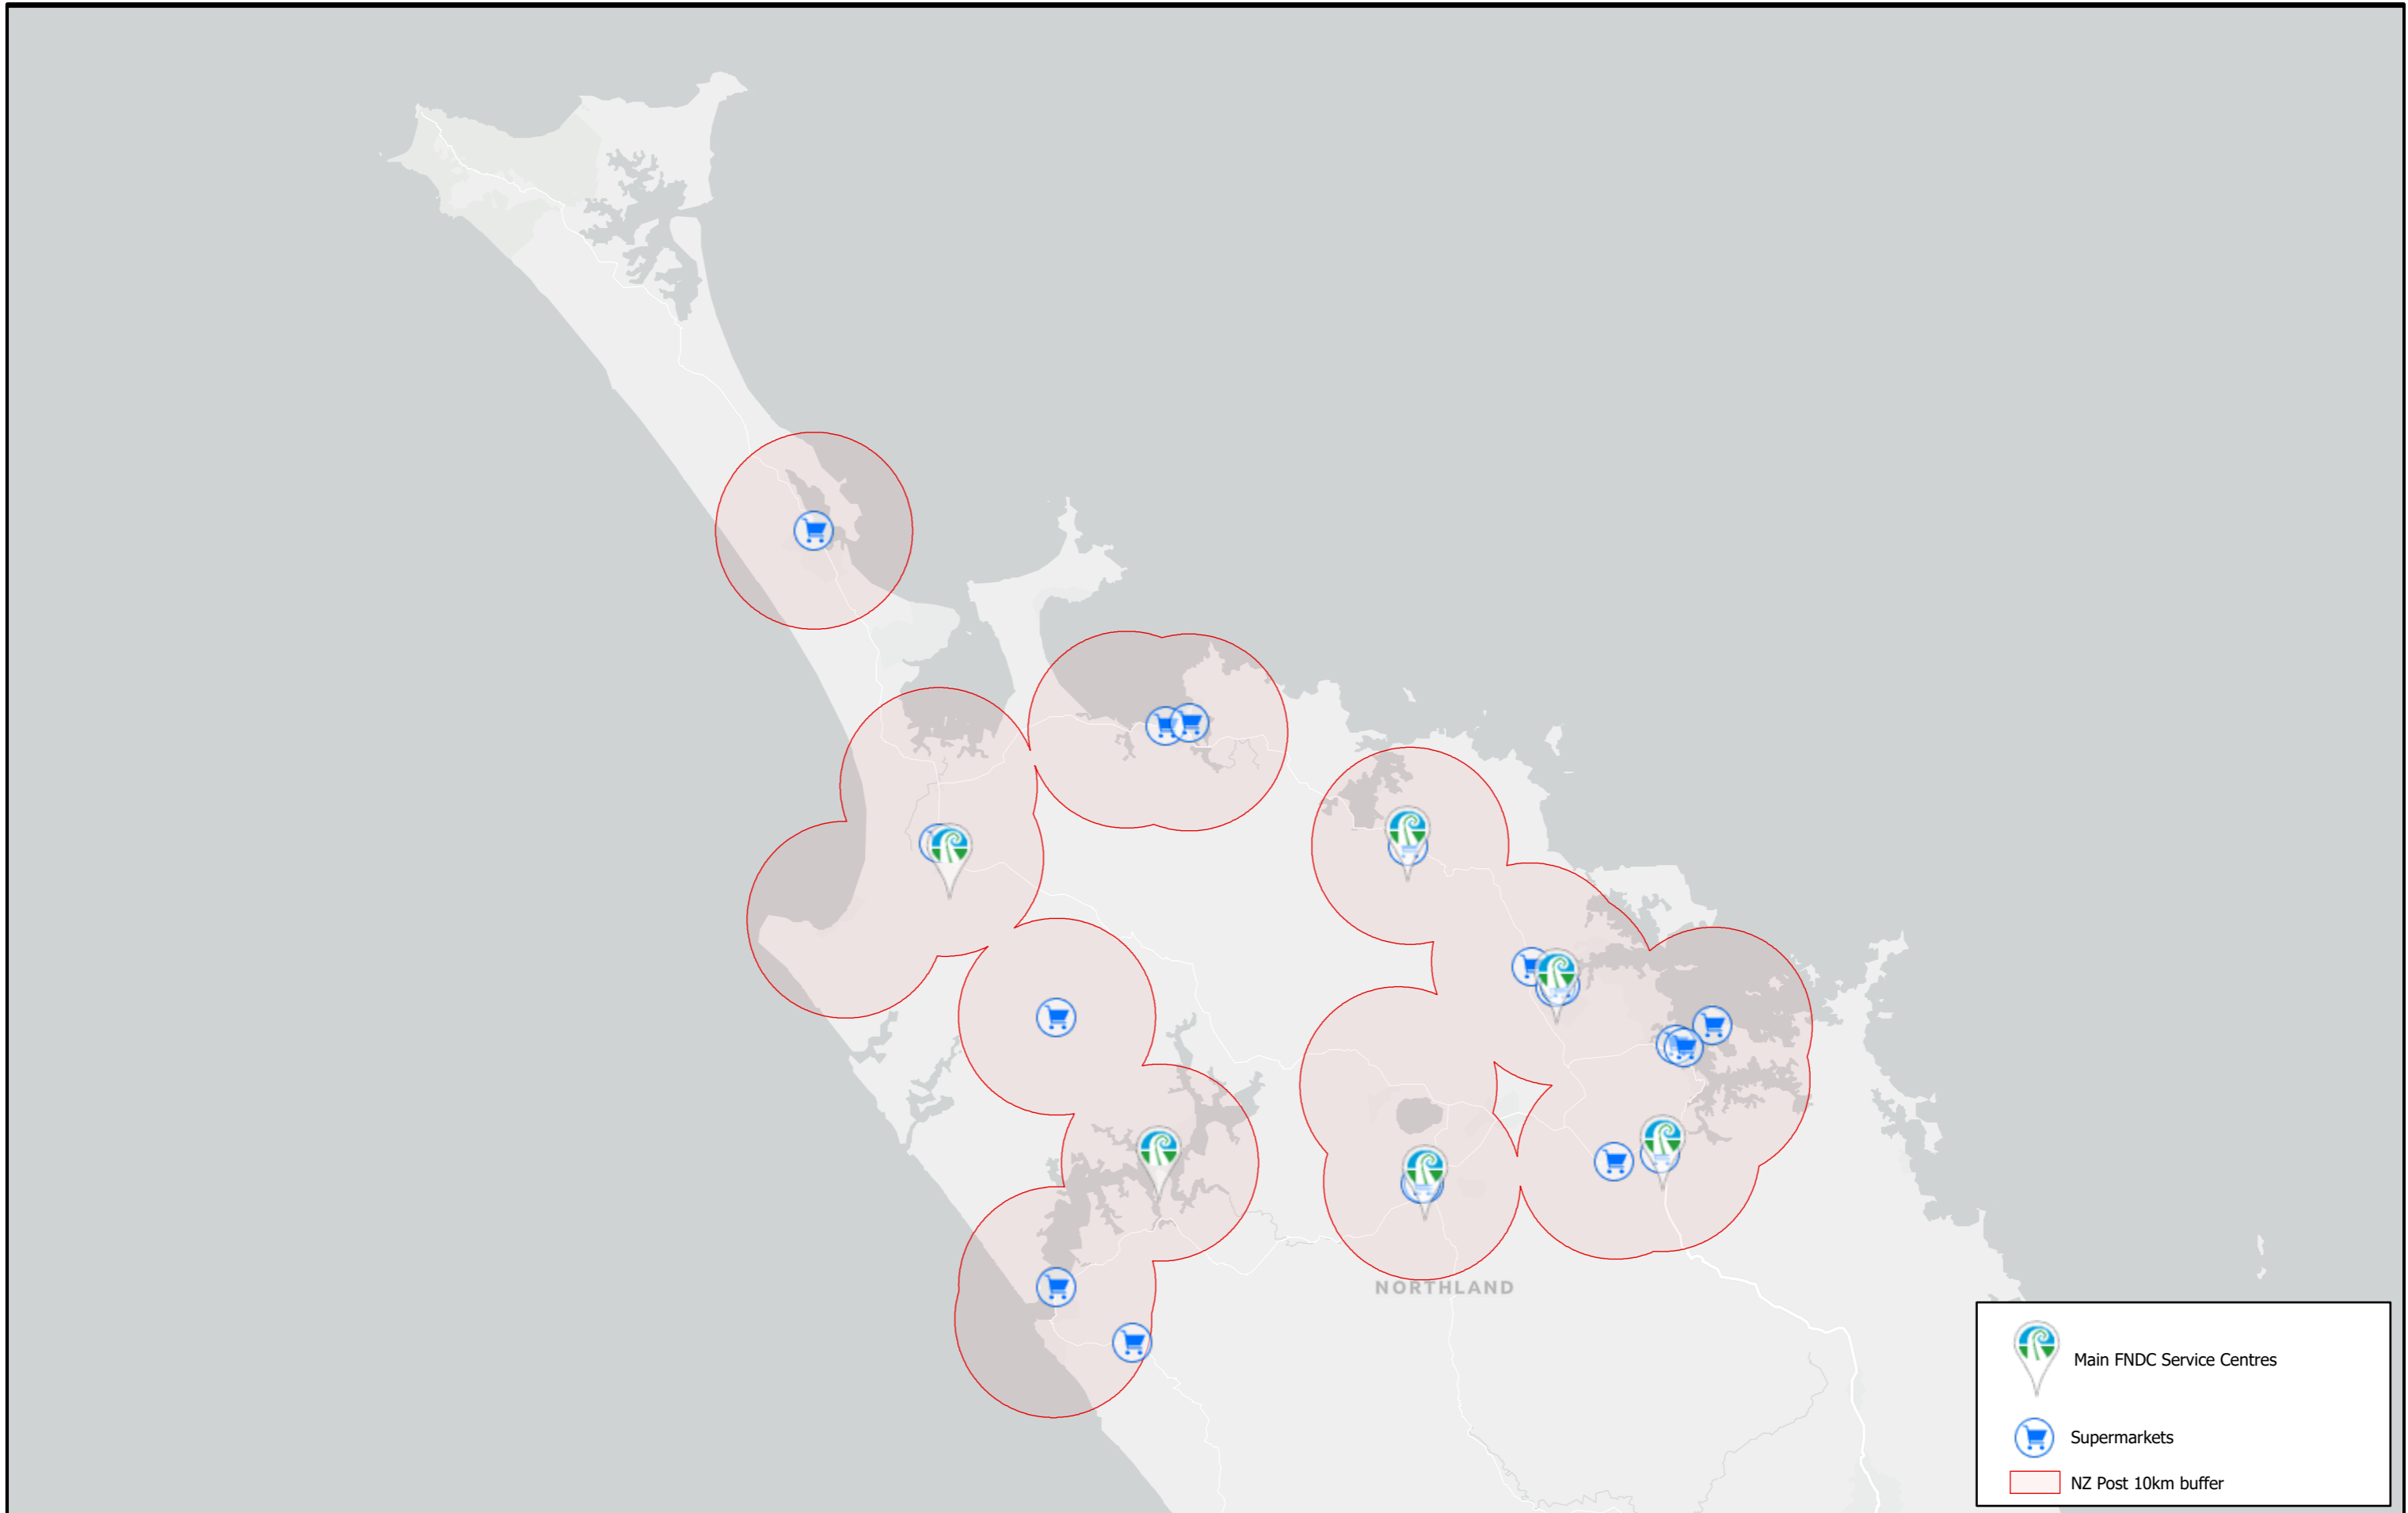

# Elections 2025 - 10km NZ Post buffer

Projection NZTM2000. Datum NZGD2000. Scale: 1:604,806

**DISCLAIMER:** While the Far North District Council strives to keep the data in this service current, it may not be the most recent or most accurate data available. No reliance on the information contained on this map by any person is permitted. FNDC will not be liable for any omissions or errors of information contained on this map. FNDC recommends that persons seek specific advice on individual properties from FNDC and other specialist organisations which may hold more up to date or accurate information.

	Main FNDC Service Centres
	Supermarkets
	NZ Post 10km buffer

	Marae
	Secondary schools
	NZ Post 10km buffer