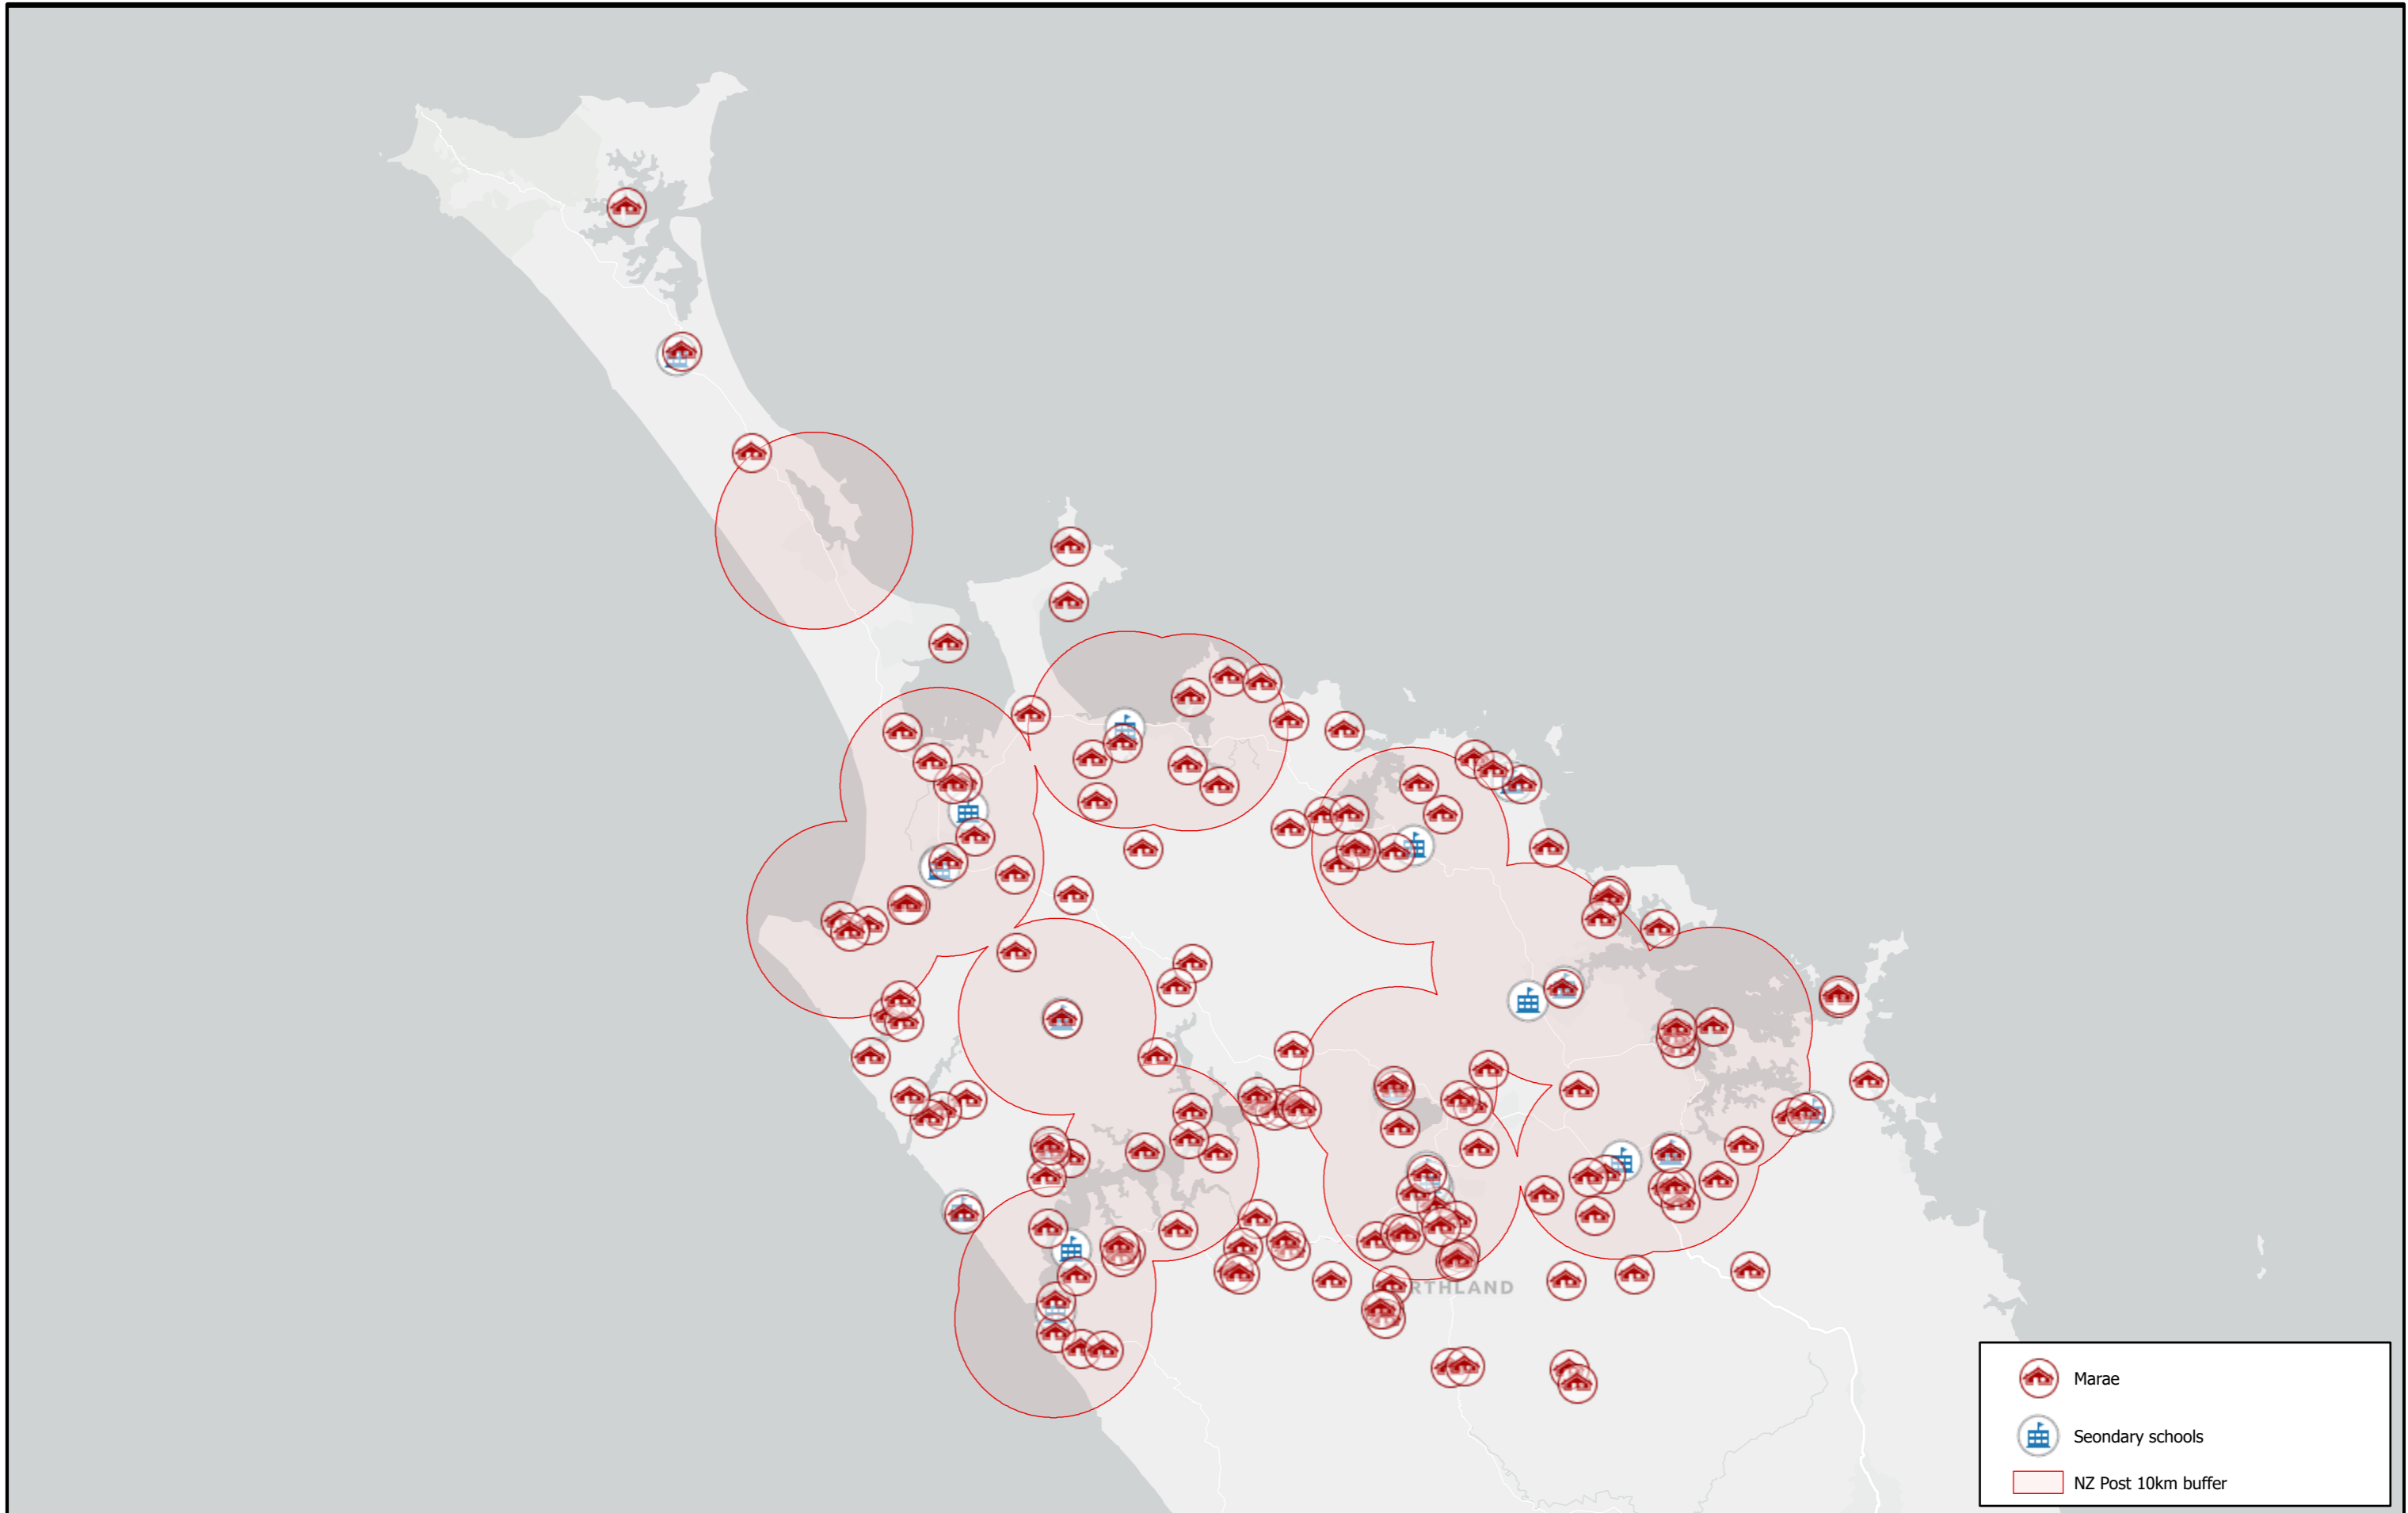

# Elections 2025 - 10km NZ Post buffer

Projection NZTM2000. Datum NZGD2000. Scale: 1:604,806

**DISCLAIMER:** While the Far North District Council strives to keep the data in this service current, it may not be the most recent or most accurate data available. No reliance on the information contained on this map by any person is permitted. FNDC will not be liable for any omissions or errors of information contained on this map. FNDC recommends that persons seek specific advice on individual properties from FNDC and other specialist organisations which may hold more up to date or accurate information.

	Main FNDC Service Centres
	Supermarkets
	NZ Post 10km buffer

	Marae
	Secondary schools
	NZ Post 10km buffer