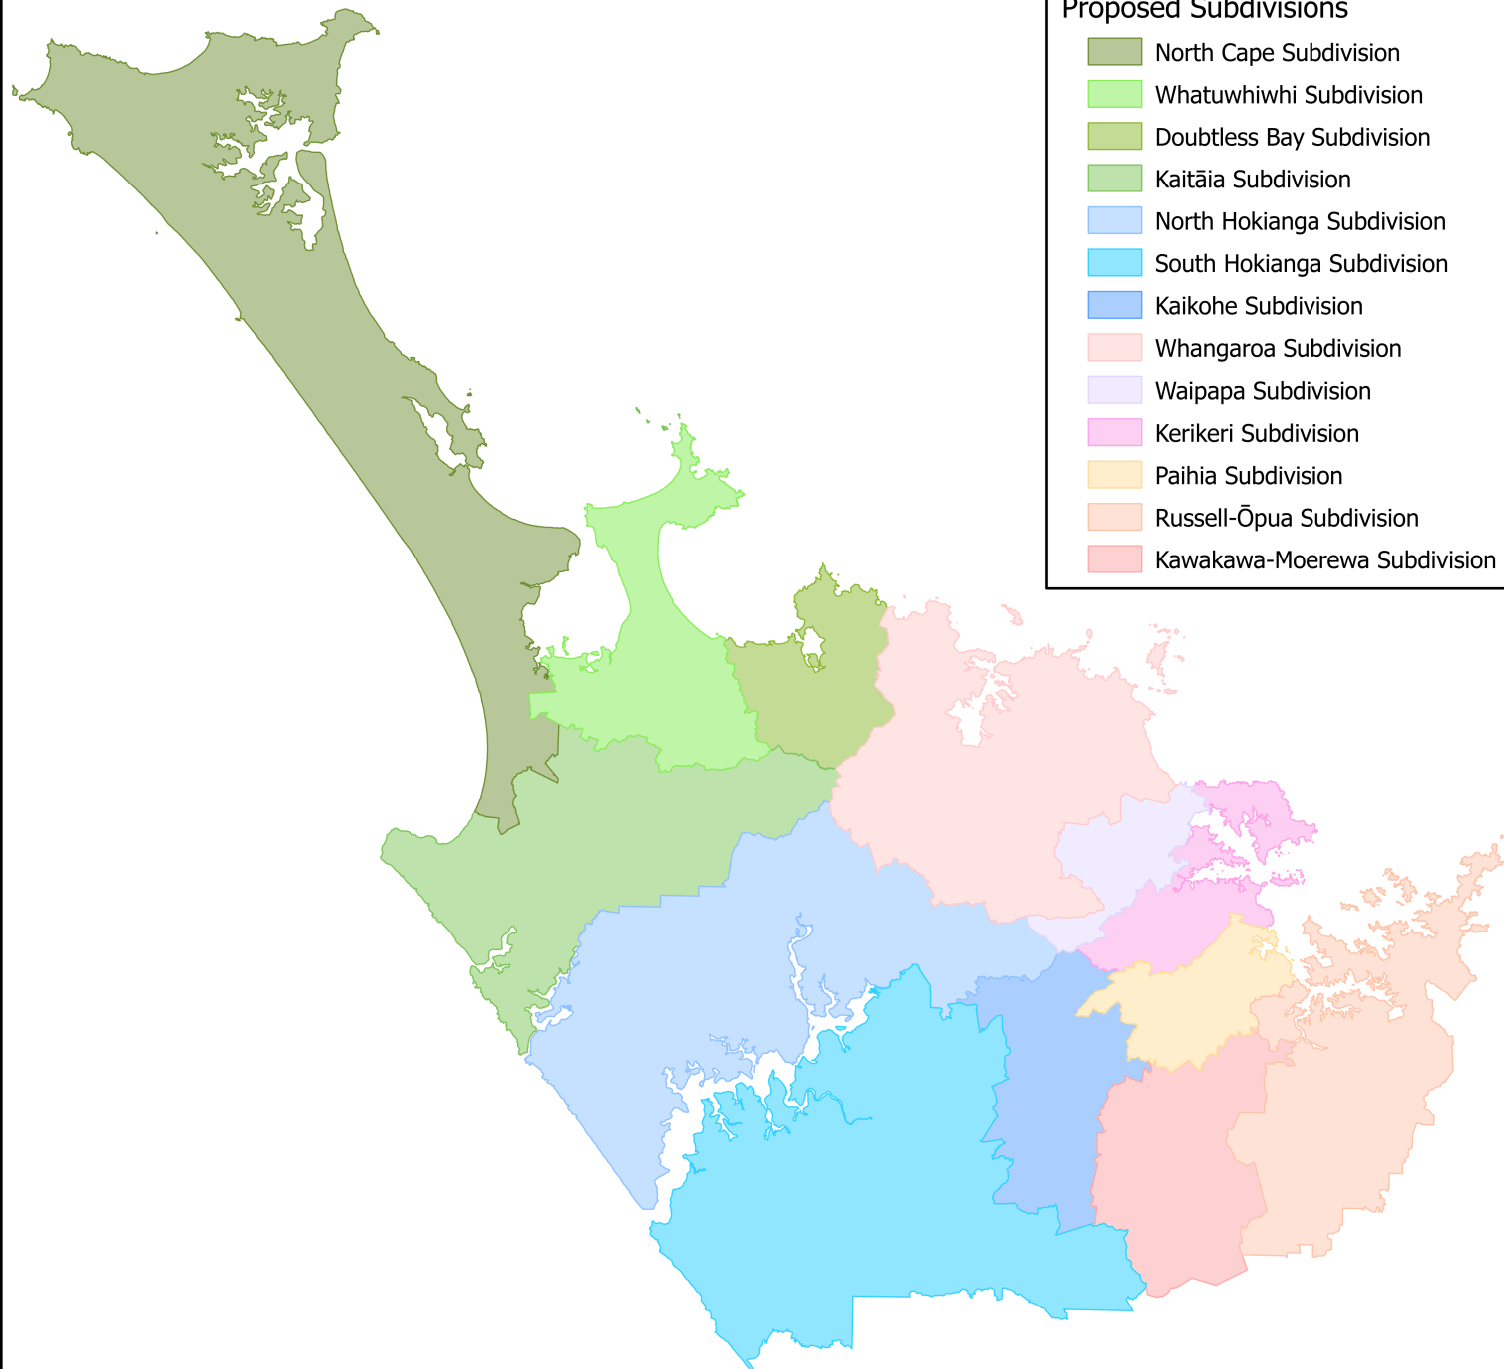

Proposed Subdivisions

- North Cape Subdivision
- Whatuwhiwhi Subdivision
- Doubtless Bay Subdivision
- Kaitāia Subdivision
- North Hokianga Subdivision
- South Hokianga Subdivision
- Kaikohe Subdivision
- Whangaroa Subdivision
- Waipapa Subdivision
- Kerikeri Subdivision
- Paihia Subdivision
- Russell-Ōpua Subdivision
- Kawakawa-Moerewa Subdivision

Map created: 29/07/2021

DISCLAIMER:
While the Far North District Council strives to keep the data in this service current, it may not be the most recent or most accurate data available. No reliance on the information contained on this map by any person is permitted. FNDC will not be liable for any omissions or errors of information contained on this map. FNDC recommends that persons seek specific advice on individual properties from FNDC and other specialist organisations which may hold more up to date or accurate information.