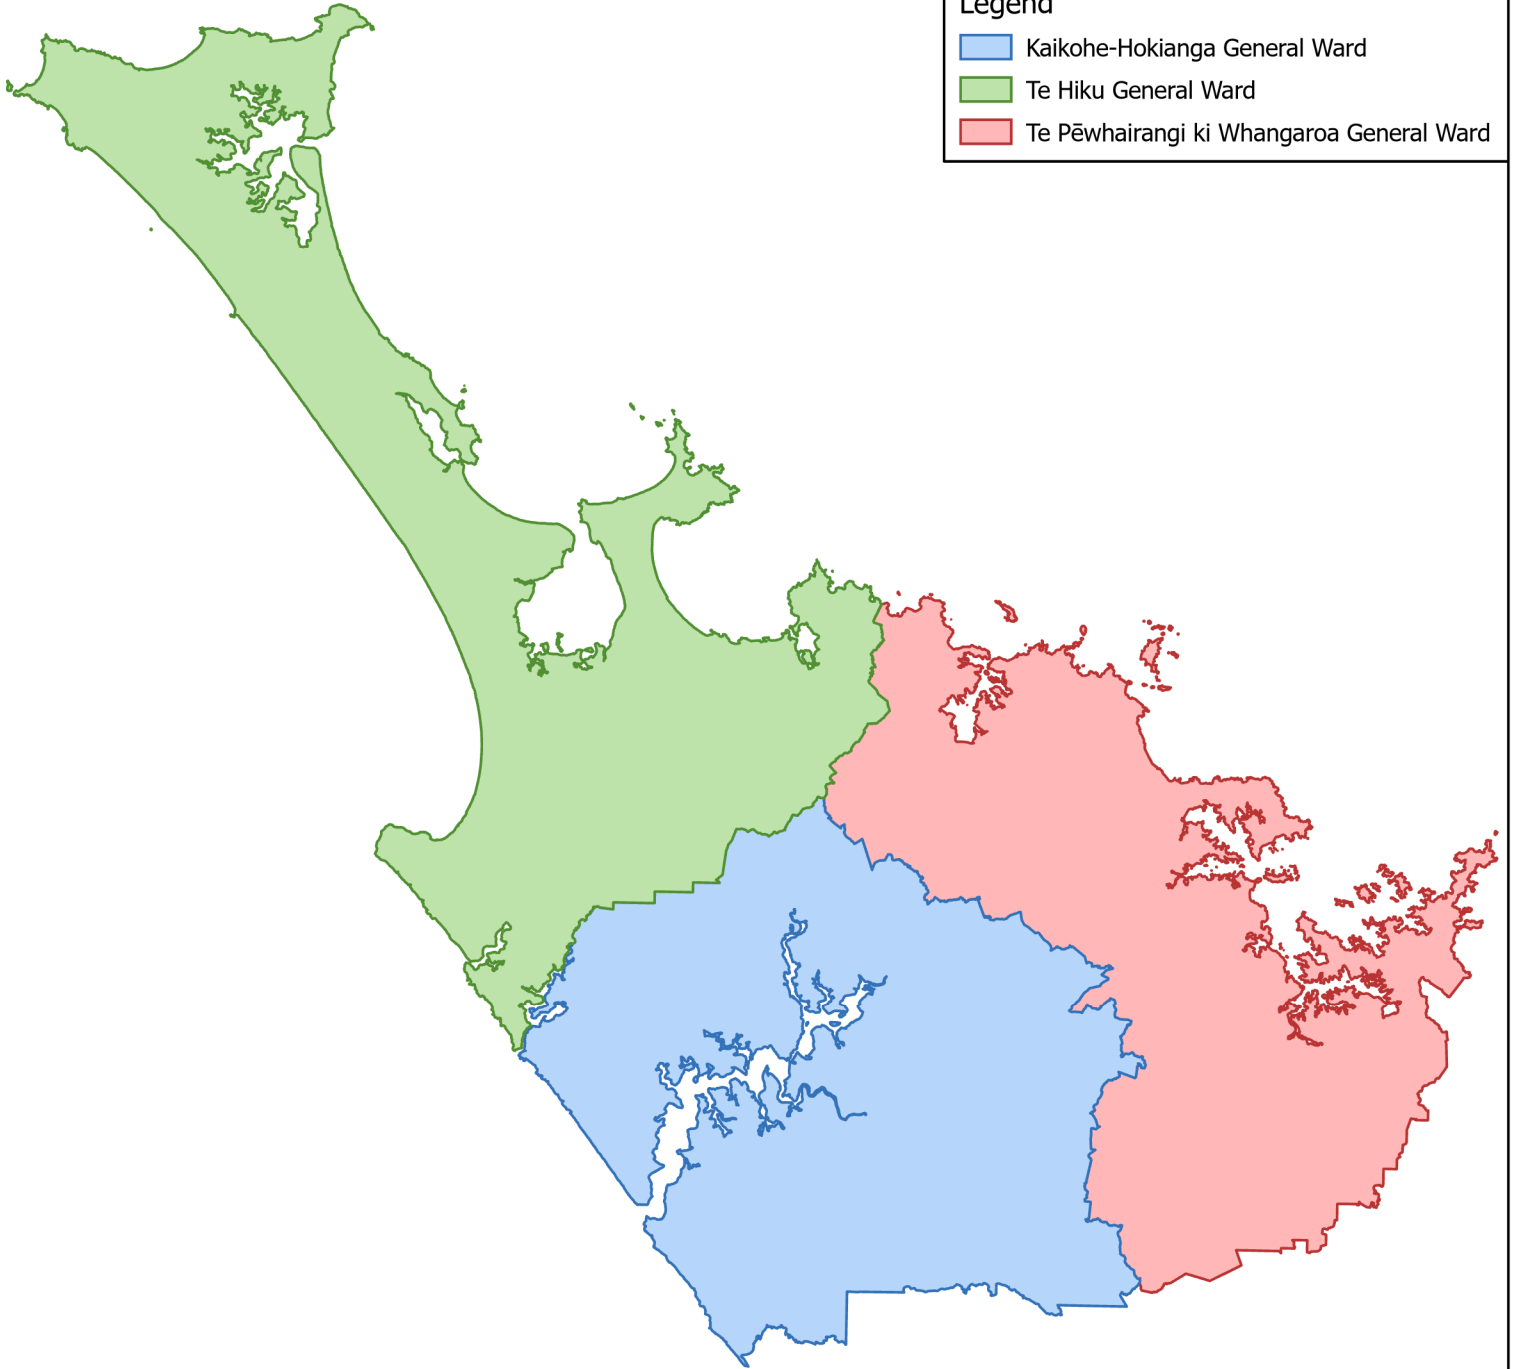

### Legend

-  Kaikohe-Hokianga General Ward
-  Te Hiku General Ward
-  Te Pēwhairangi ki Whangaroa General Ward

Map created: 15/07/2021

**DISCLAIMER:**

While the Far North District Council strives to keep the data in this service current, it may not be the most recent or most accurate data available. No reliance on the information contained on this map by any person is permitted. FNDC will not be liable for any omissions or errors of information contained on this map. FNDC recommends that persons seek specific advice on individual properties from FNDC and other specialist organisations which may hold more up to date or accurate information.

N