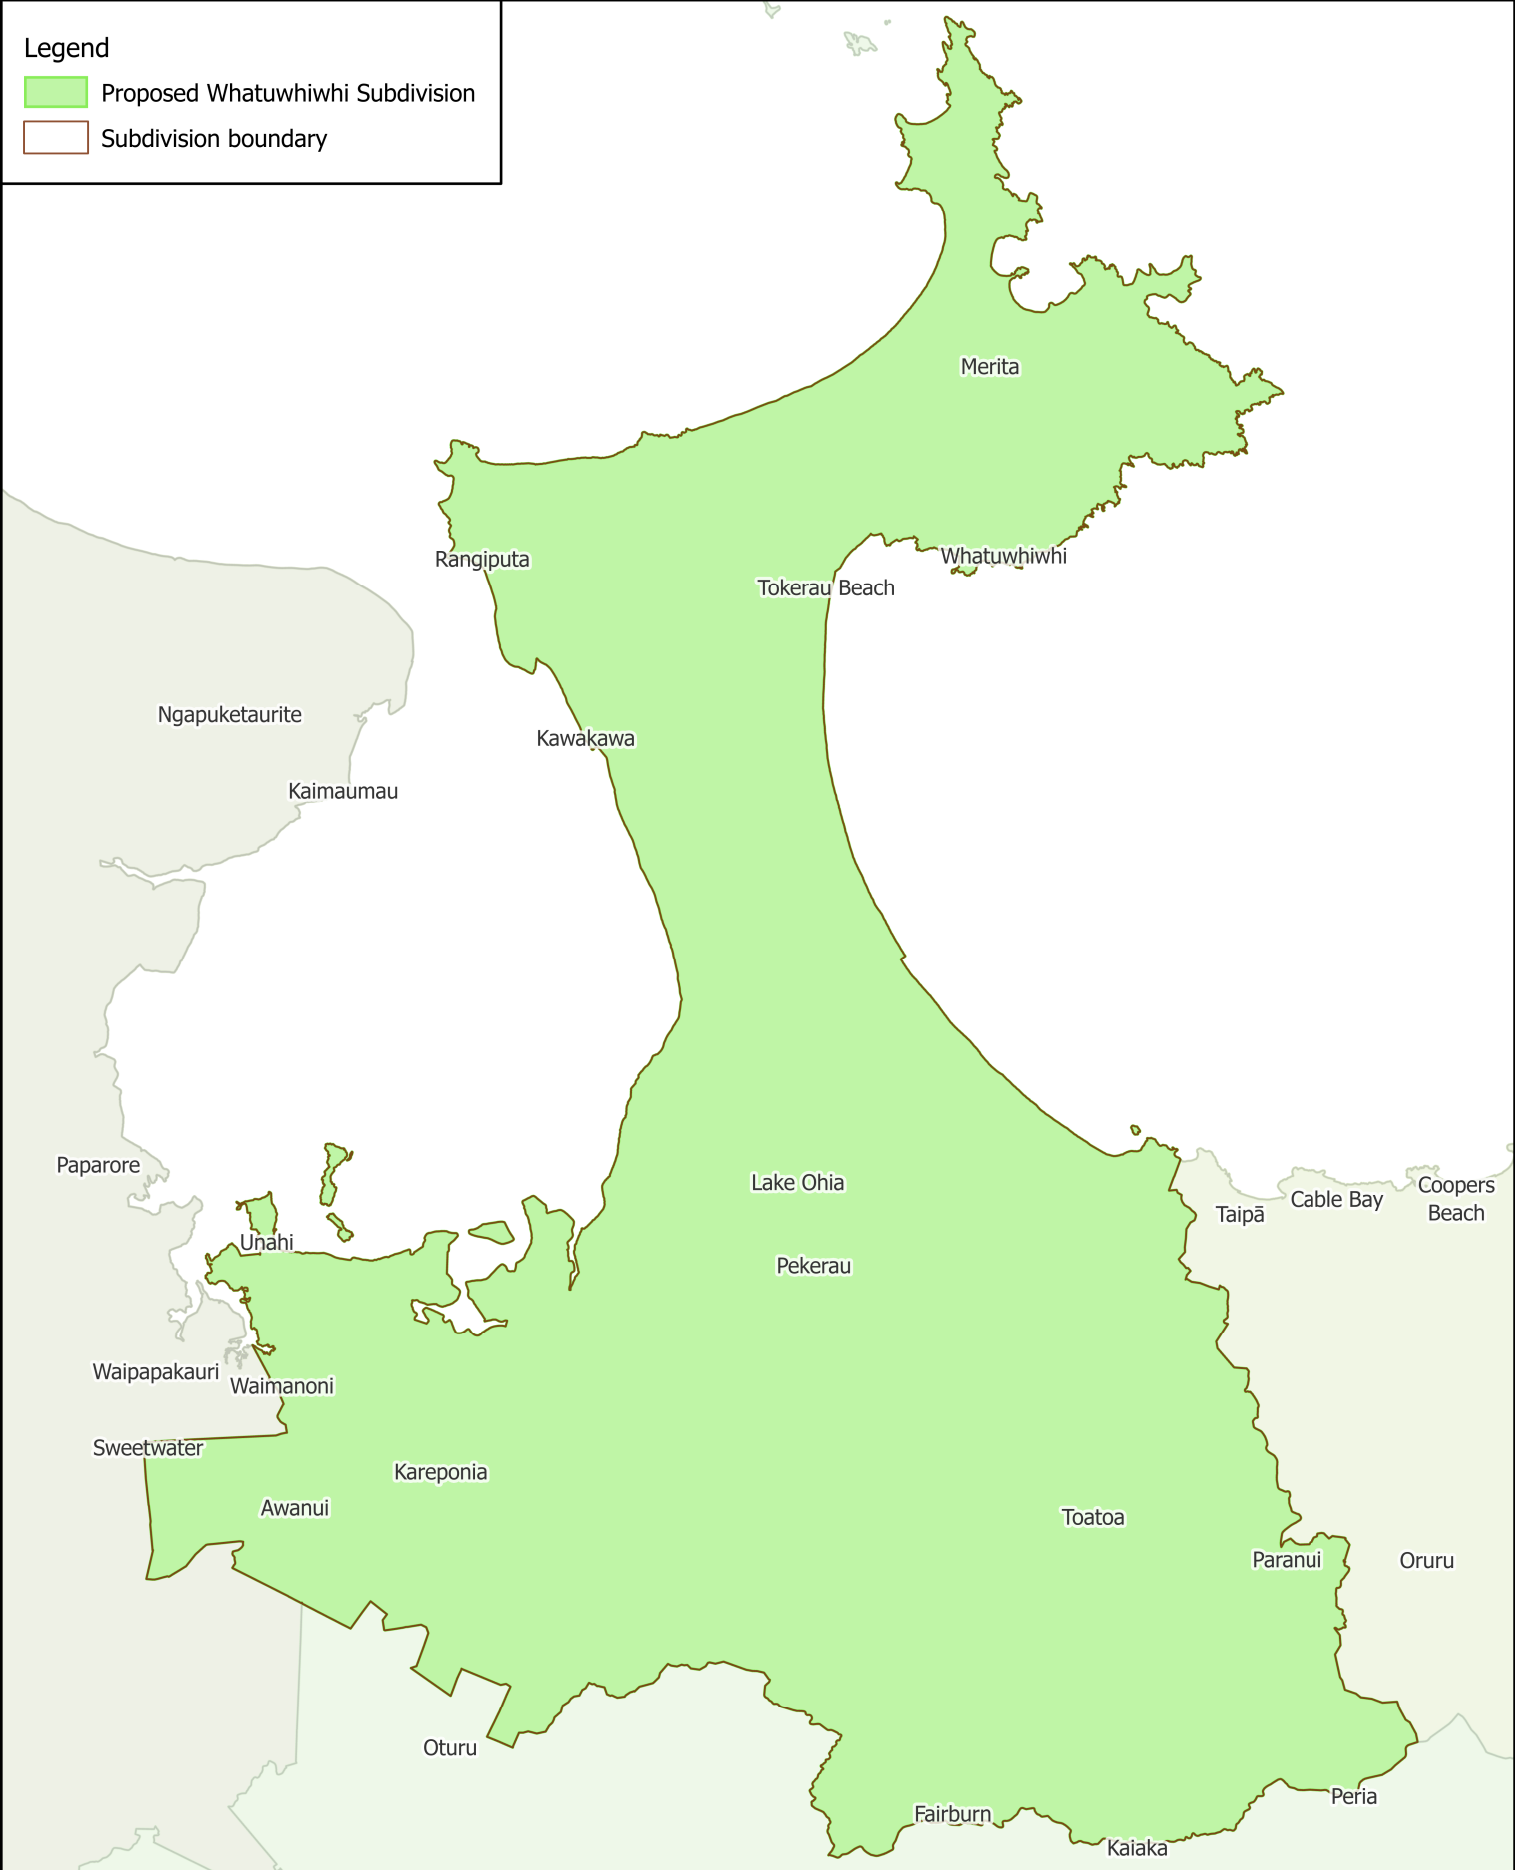

- Legend**
- Proposed Whatuwhiwhi Subdivision
 - Subdivision boundary

Map created: 29/07/2021

DISCLAIMER:
While the Far North District Council strives to keep the data in this service current, it may not be the most recent or most accurate data available. No reliance on the information contained on this map by any person is permitted. FNDC will not be liable for any omissions or errors of information contained on this map. FNDC recommends that persons seek specific advice on individual properties from FNDC and other specialist organisations which may hold more up to date or accurate information.