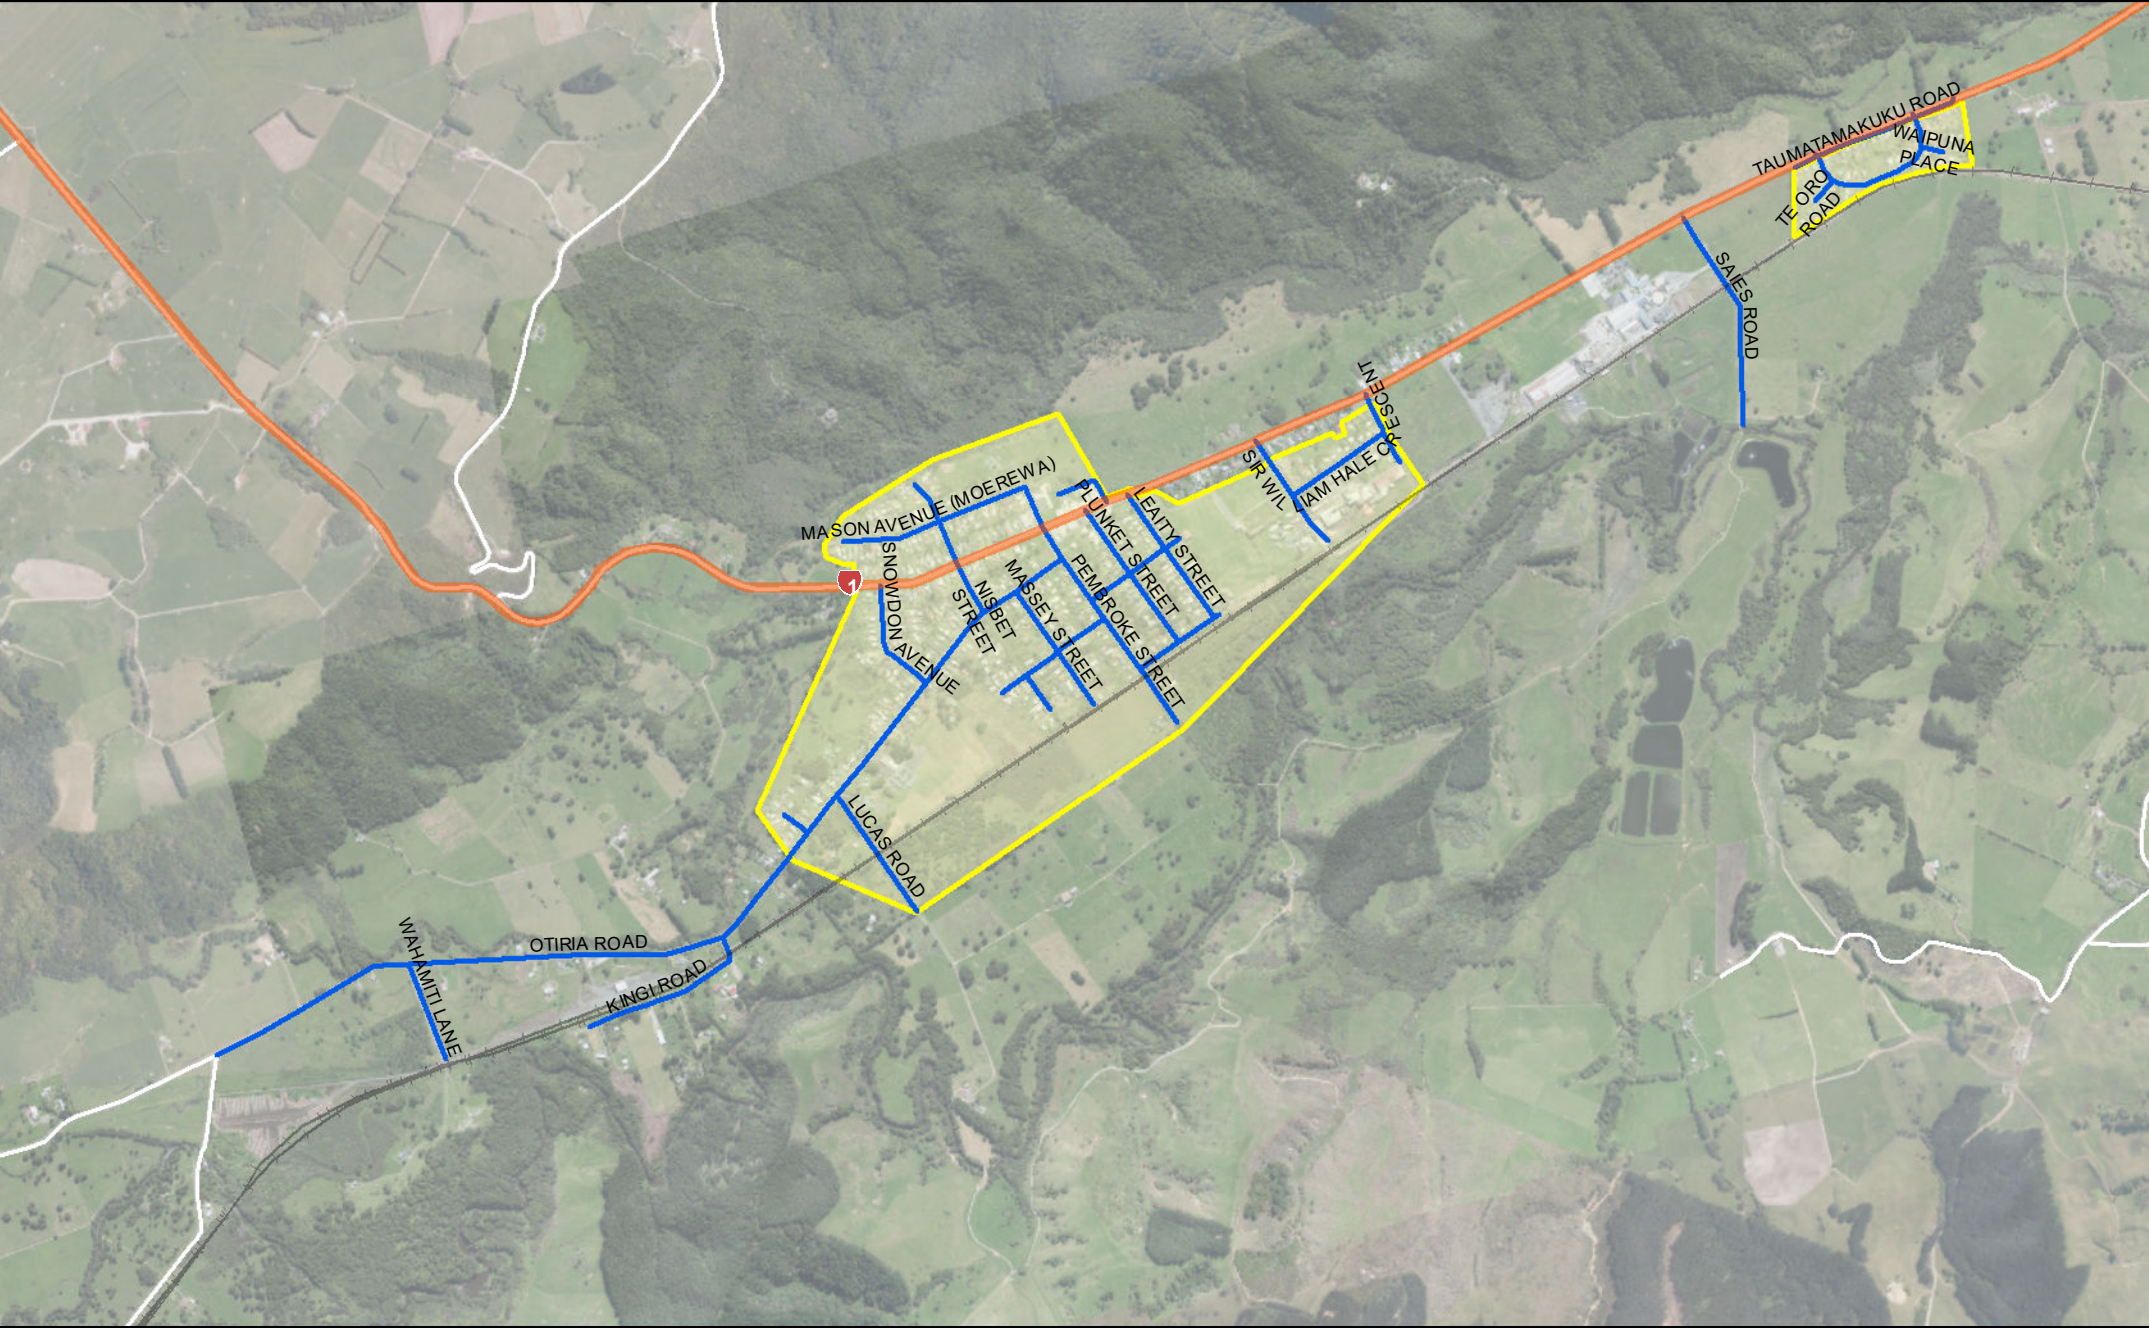

Moerewa Review Area

 Urban Traffic Area  Roads in review