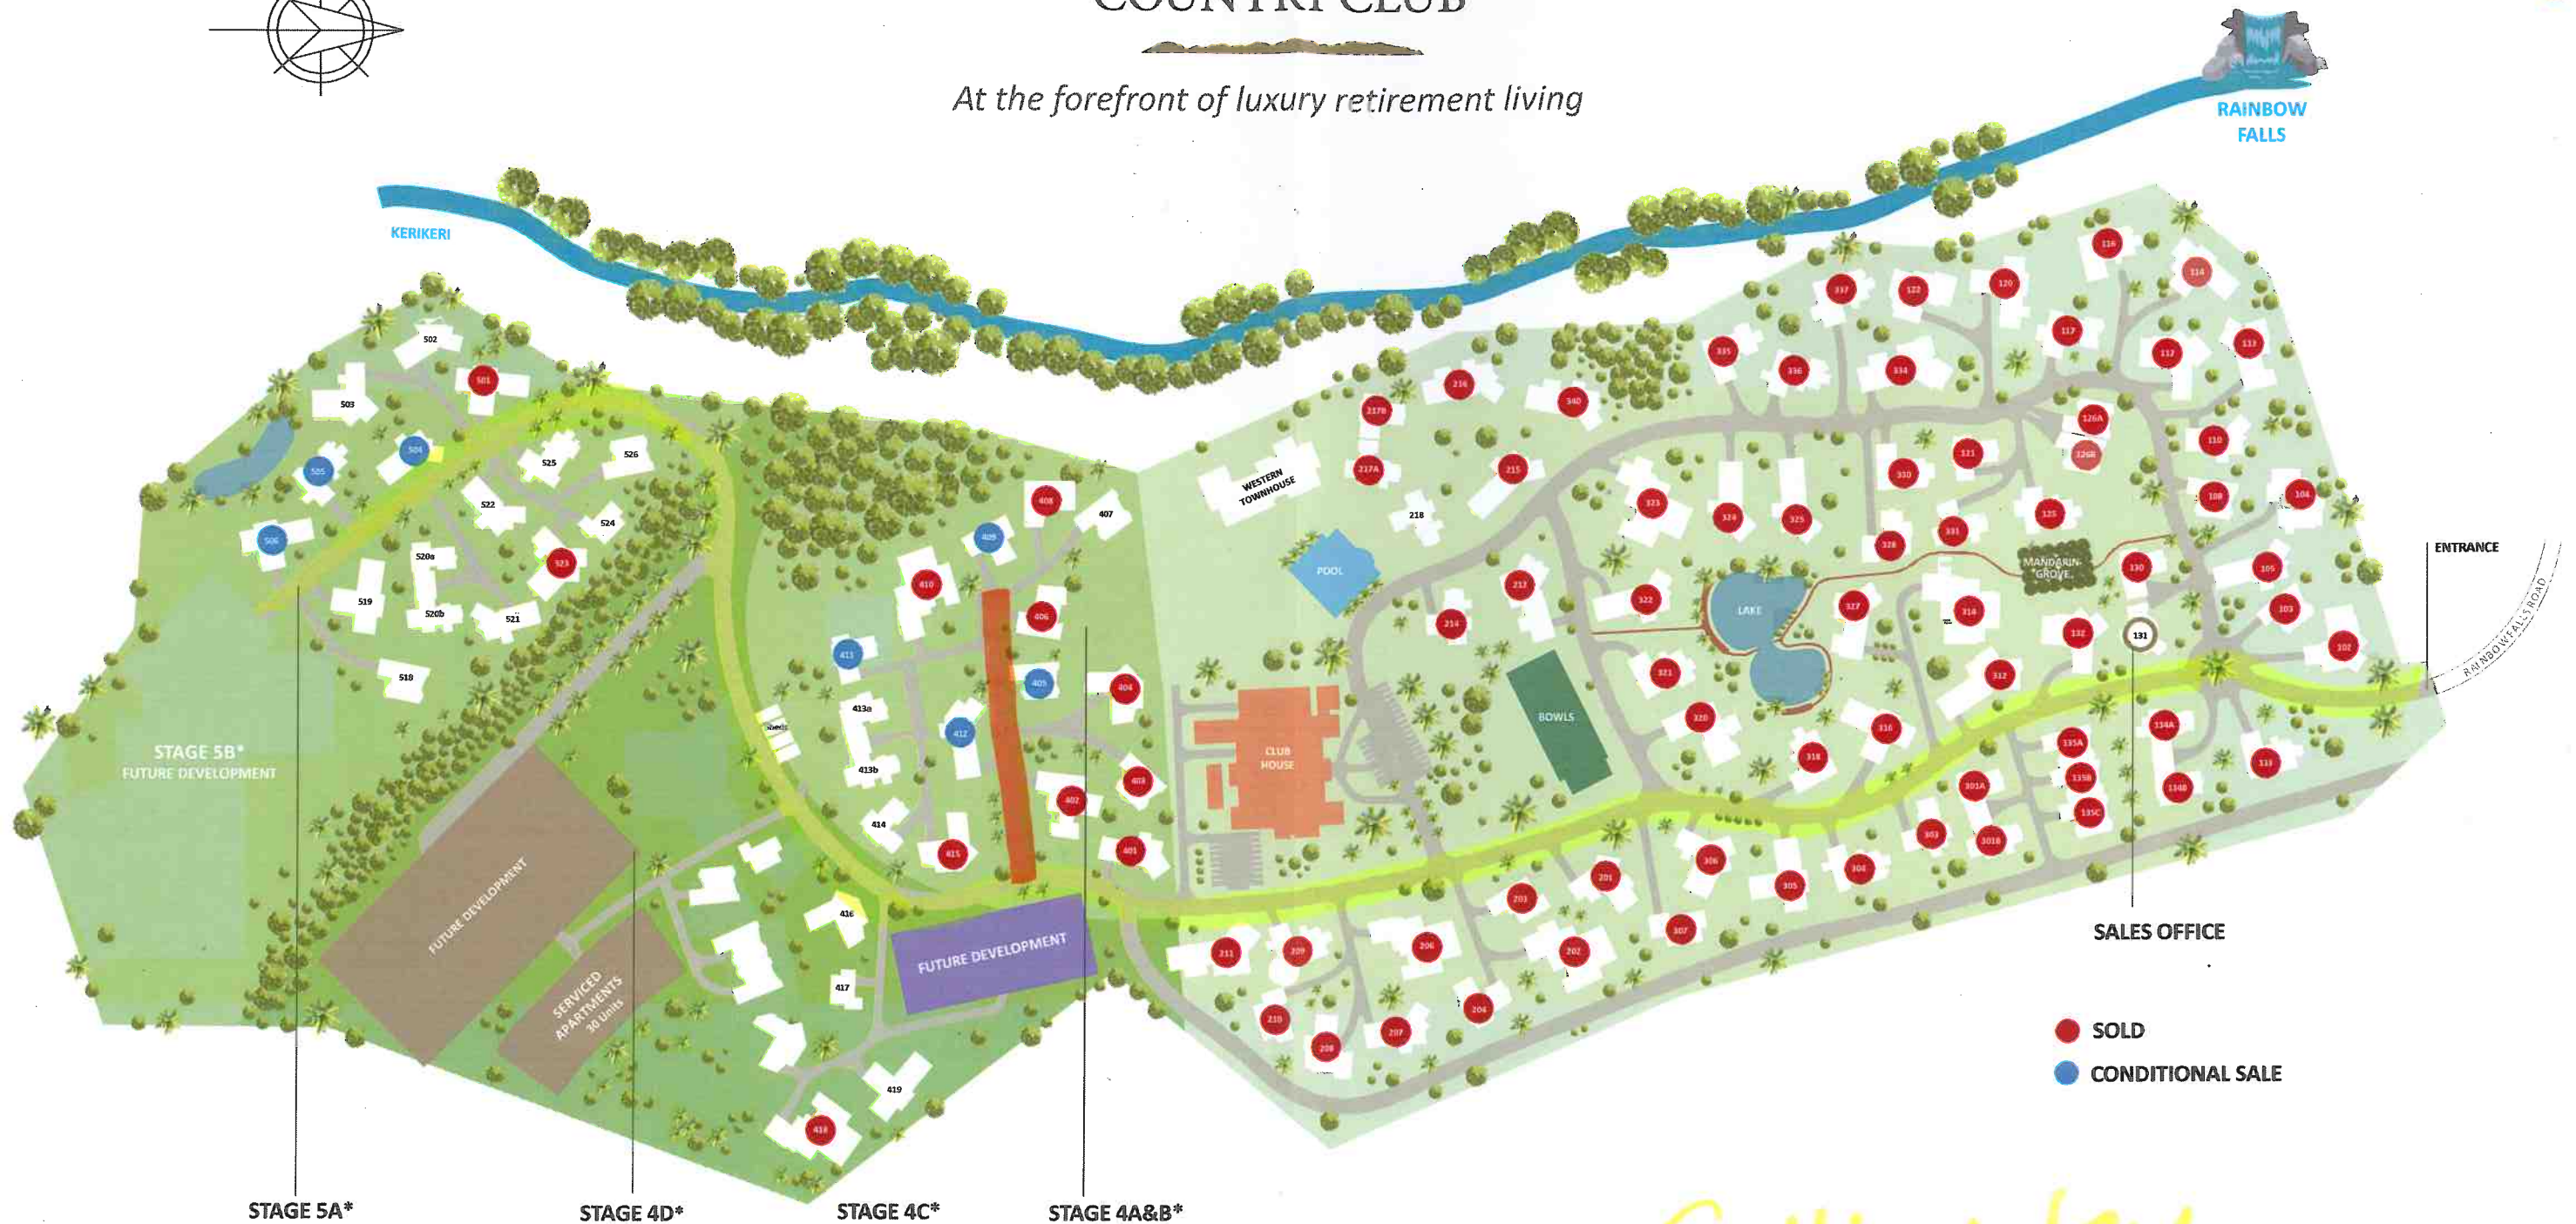

# QUAIL RIDGE COUNTRY CLUB

At the forefront of luxury retirement living

Leatham Terrace  
Stage 4A/4B  
orange

● SOLD  
● CONDITIONAL SALE

Cottle Way  
Yellow

\* Exact location of houses and facilities are to be finalised